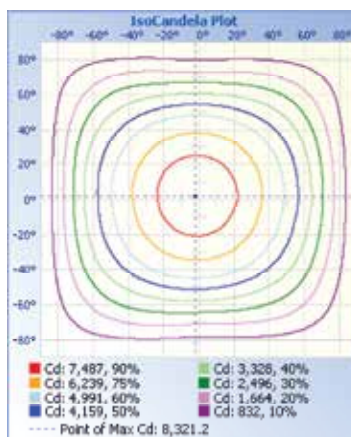

PHOTOMETRIC DATA 201W 2FT

Height	Center Beam fc	Beam Width
17.0ft	28.8 fc	45.0 ft
34.0ft	7.19 fc	90.1 ft
51.0ft	3.20 fc	135.1 ft
68.0ft	1.80 fc	180.2 ft
85.0ft	1.15 fc	225.2 ft
102.0ft	0.80 fc	270.3 ft

Vert. Spread: 105.9°
Horiz. Spread: 114.5°