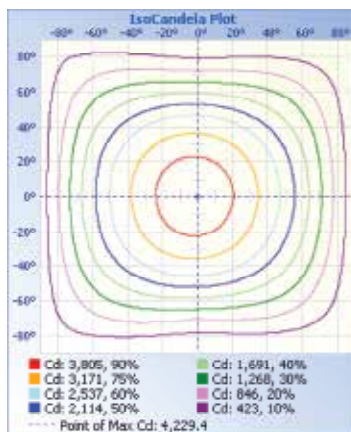

## PHOTOMETRIC DATA 81W 2FT.

PHOTOMETRIC DATA

### PHOTOMETRIC DATA 101W 2FT.

Height	Center Beam fc	Beam Width
17.0ft	14.6 fc	44.5 ft
34.0ft	3.66 fc	80.9 ft
51.0ft	1.63 fc	133.4 ft
68.0ft	0.91 fc	177.9 ft
85.0ft	0.59 fc	222.4 ft
102.0ft	0.41 fc	266.8 ft