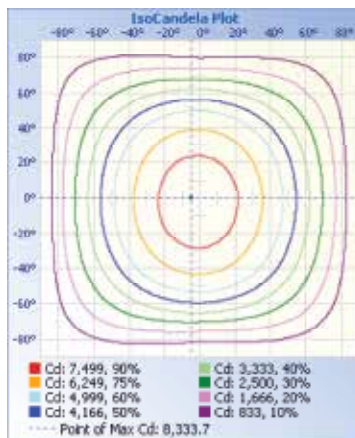

PHOTOMETRIC DATA 201W 4FT.

Illuminance at a Distance

Height	Center Beam fc	Beam Width
17.0ft	28.8 fc	53.9 ft 49.2 ft
34.0ft	7.20 fc	107.9 ft 98.4 ft
51.0ft	3.20 fc	161.8 ft 147.6 ft
68.0ft	1.80 fc	215.8 ft 196.8 ft
85.0ft	1.15 fc	269.7 ft 246.0 ft
102.0ft	0.80 fc	323.7 ft 295.2 ft

Vert. Spread: 115.6°
Horiz. Spread: 110.7°