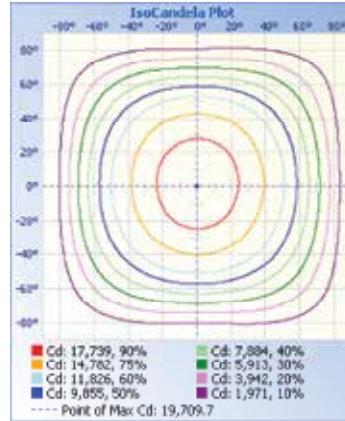

### PHOTOMETRIC DATA 201W 4FT.

**Illuminance at a Distance**

Height	Center Beam fc	Beam Width
17.0ft	28.8 fc	53.9 ft 49.2 ft
34.0ft	7.20 fc	107.9 ft 98.4 ft
51.0ft	3.20 fc	161.8 ft 147.6 ft
68.0ft	1.80 fc	215.8 ft 196.8 ft
85.0ft	1.15 fc	269.7 ft 246.0 ft
102.0ft	0.80 fc	323.7 ft 295.2 ft

### PHOTOMETRIC DATA 281W 4FT.

**Illuminance at a Distance**

Height	Center Beam fc	Beam Width
17.0ft	41.4 fc	52.9 ft 51.1 ft
34.0ft	10.4 fc	105.8 ft 102.1 ft
51.0ft	4.60 fc	158.6 ft 153.2 ft
68.0ft	2.59 fc	211.5 ft 204.3 ft
85.0ft	1.66 fc	264.4 ft 255.3 ft
102.0ft	1.15 fc	317.3 ft 306.4 ft

### PHOTOMETRIC DATA 321W 4FT.

**Illuminance at a Distance**

Height	Center Beam fc	Beam Width
17.0ft	46.7 fc	52.2 ft 50.3 ft
34.0ft	11.7 fc	104.3 ft 100.5 ft
51.0ft	5.19 fc	156.5 ft 150.8 ft
68.0ft	2.92 fc	208.7 ft 201.0 ft
85.0ft	1.87 fc	260.9 ft 251.3 ft
102.0ft	1.30 fc	313.0 ft 301.5 ft

### PHOTOMETRIC DATA 481W 4FT.

**Illuminance at a Distance**

	Center Beam Fc	Beam Width
17.0ft	60.2 Fc	54.5 ft 54.0 ft
34.0ft	17.0 Fc	109.0 ft 100.1 ft
51.0ft	7.50 Fc	163.5 ft 162.1 ft
68.0ft	4.26 Fc	218.1 ft 216.2 ft
85.0ft	2.73 Fc	272.6 ft 270.2 ft
102.0ft	1.89 Fc	327.1 ft 324.3 ft