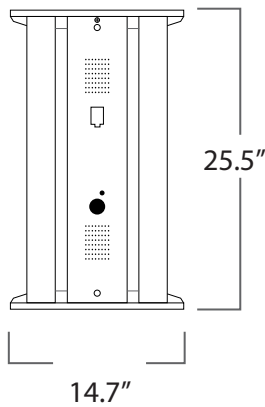

T-1 LIGHTING

IGNITE

LED HIGH BAY LIGHT

T1-IHBLED

ORDERING
OPTIONS

SERIES	FORM	WATTAGE	COLOR TEMP.	LENS	SENSOR	BATTERY BACKUP	ACCESSORIES	CONTROLS
T1-IHBLED	2	/U/201	50		MS	EM	AC	OS
T1-IHBLED	2 2ft. 4 4ft.	81 81W 101 101W 161 161W 201 201W 281 281W 321 321W 481 481W	40 4000K 50 5000K	[Blank] None	[Blank] None MS Motion Sensor	EM 15W 20W 30W	[Blank] None WG Wire Guard AC Aircraft Cables PK Pendant Mount Kit Hooks & Chains	OS Sensors DL Daylight harvesting sensor

T1-IHBLED 2ft.