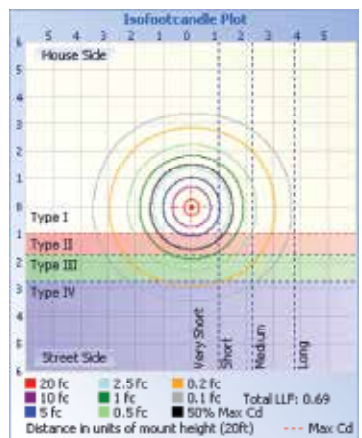

### PHOTOMETRIC DATA 201W 4FT.

**Illuminance at a Distance**

Height	Center Beam fc	Beam Width
17.0ft	28.8 fc	53.9 ft 49.2 ft
34.0ft	7.20 fc	107.9 ft 98.4 ft
51.0ft	3.20 fc	161.8 ft 147.6 ft
68.0ft	1.80 fc	215.8 ft 196.8 ft
85.0ft	1.15 fc	269.7 ft 246.0 ft
102.0ft	0.80 fc	323.7 ft 295.2 ft

### PHOTOMETRIC DATA 281W 4FT.

**Illuminance at a Distance**

Height	Center Beam fc	Beam Width
17.0ft	41.4 fc	52.9 ft 51.1 ft
34.0ft	10.4 fc	105.8 ft 102.1 ft
51.0ft	4.60 fc	158.6 ft 153.2 ft
68.0ft	2.59 fc	211.5 ft 204.3 ft
85.0ft	1.66 fc	264.4 ft 255.3 ft
102.0ft	1.15 fc	317.3 ft 306.4 ft

Vert. Spread: 114.5°  
Horiz. Spread: 112.7°

### PHOTOMETRIC DATA 321W 4FT.

**Illuminance at a Distance**

Height	Center Beam fc	Beam Width
17.0ft	46.7 fc	52.2 ft 50.3 ft
34.0ft	11.7 fc	104.3 ft 100.5 ft
51.0ft	5.19 fc	156.5 ft 150.8 ft
68.0ft	2.92 fc	208.7 ft 201.0 ft
85.0ft	1.87 fc	260.9 ft 251.3 ft
102.0ft	1.30 fc	313.0 ft 301.5 ft