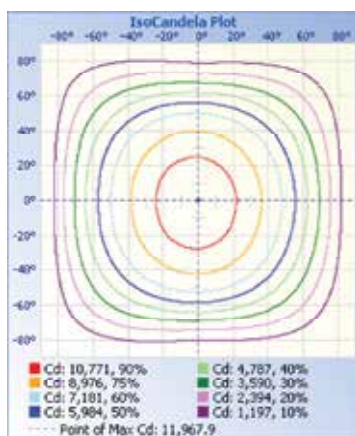

### PHOTOMETRIC DATA 201W 2FT

Height	Center Beam fc	Beam Width
17.0ft	28.8 fc	45.0 ft
34.0ft	7.19 fc	90.1 ft
51.0ft	3.20 fc	135.1 ft
68.0ft	1.80 fc	180.2 ft
85.0ft	1.15 fc	225.2 ft
102.0ft	0.80 fc	270.3 ft

### PHOTOMETRIC DATA 201W 4FT.

**Illuminance at a Distance**

Height	Center Beam fc	Beam Width
17.0ft	28.8 fc	53.9 ft 49.2 ft
34.0ft	7.20 fc	107.9 ft 98.4 ft
51.0ft	3.20 fc	161.8 ft 147.6 ft
68.0ft	1.80 fc	215.8 ft 196.8 ft
85.0ft	1.15 fc	269.7 ft 246.0 ft
102.0ft	0.80 fc	323.7 ft 295.2 ft

Vert. Spread: 115.6°  
Horiz. Spread: 110.7°

### PHOTOMETRIC DATA 281W 4FT.

**Illuminance at a Distance**

Height	Center Beam fc	Beam Width
17.0ft	41.4 fc	52.9 ft 51.1 ft
34.0ft	10.4 fc	105.8 ft 102.1 ft
51.0ft	4.60 fc	158.6 ft 153.2 ft
68.0ft	2.59 fc	211.5 ft 204.3 ft
85.0ft	1.66 fc	264.4 ft 255.3 ft
102.0ft	1.15 fc	317.3 ft 306.4 ft