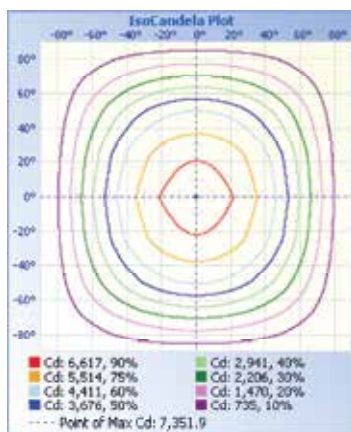

PHOTOMETRIC DATA 161W 2FT.

Height	Center Beam fc	Beam Width
17.0ft	25.4 fc	52.5 ft
34.0ft	6.36 fc	105.0 ft
51.0ft	2.83 fc	157.5 ft
68.0ft	1.59 fc	210.0 ft
85.0ft	1.02 fc	262.5 ft
102.0ft	0.71 fc	315.0 ft

Vert. Spread: 114.1°
Horiz. Spread: 106.2°