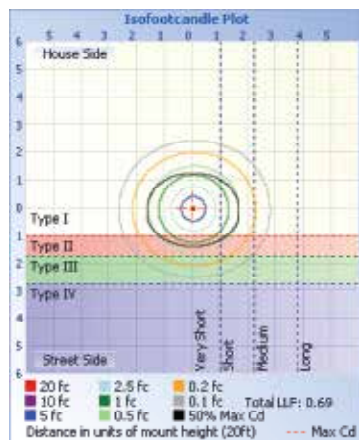

## PHOTOMETRIC DATA 81W 2FT.

PHOTOMETRIC DATA

### PHOTOMETRIC DATA 101W 2FT.

Height	Center Beam fc	Beam Width
17.0ft	14.6 fc	44.5 ft
34.0ft	3.66 fc	80.9 ft
51.0ft	1.63 fc	133.4 ft
68.0ft	0.91 fc	177.9 ft
85.0ft	0.59 fc	222.4 ft
102.0ft	0.41 fc	266.8 ft