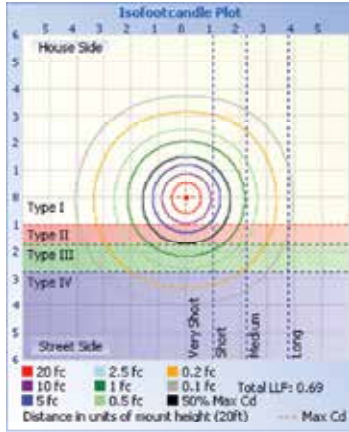

### PHOTOMETRIC DATA 201W 4FT.

**Illuminance at a Distance**

Height	Center Beam fc	Beam Width
17.0ft	28.8 fc	53.9 ft 49.2 ft
34.0ft	7.20 fc	107.9 ft 98.4 ft
51.0ft	3.20 fc	161.8 ft 147.6 ft
68.0ft	1.80 fc	215.8 ft 196.8 ft
85.0ft	1.15 fc	269.7 ft 246.0 ft
102.0ft	0.80 fc	323.7 ft 295.2 ft

### PHOTOMETRIC DATA 281W 4FT.

**Illuminance at a Distance**

Height	Center Beam fc	Beam Width
17.0ft	41.4 fc	52.9 ft 51.1 ft
34.0ft	10.4 fc	105.8 ft 102.1 ft
51.0ft	4.60 fc	158.6 ft 153.2 ft
68.0ft	2.59 fc	211.5 ft 204.3 ft
85.0ft	1.66 fc	264.4 ft 255.3 ft
102.0ft	1.15 fc	317.3 ft 306.4 ft

### PHOTOMETRIC DATA 321W 4FT.

**Illuminance at a Distance**

Height	Center Beam fc	Beam Width
17.0ft	46.7 fc	52.2 ft 50.3 ft
34.0ft	11.7 fc	104.3 ft 100.5 ft
51.0ft	5.19 fc	156.5 ft 150.8 ft
68.0ft	2.92 fc	208.7 ft 201.0 ft
85.0ft	1.87 fc	260.9 ft 251.3 ft
102.0ft	1.30 fc	313.0 ft 301.5 ft

### PHOTOMETRIC DATA 481W 4FT.

**Illuminance at a Distance**

	Center Beam Fc	Beam Width
17.0ft	60.2 Fc	54.5 ft 54.0 ft
34.0ft	17.0 Fc	109.0 ft 100.1 ft
51.0ft	7.50 Fc	163.5 ft 162.1 ft
68.0ft	4.26 Fc	218.1 ft 216.2 ft
85.0ft	2.73 Fc	272.6 ft 270.2 ft
102.0ft	1.89 Fc	327.1 ft 324.3 ft