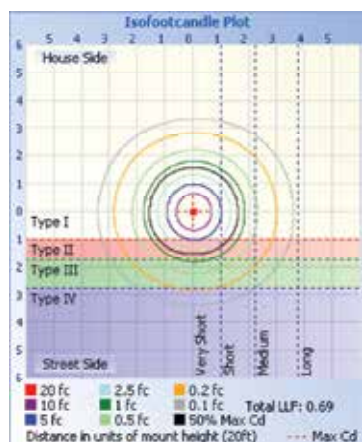

### PHOTOMETRIC DATA 201W 2FT

Height	Center Beam fc	Beam Width
17.0ft	28.8 fc	45.0 ft
34.0ft	7.19 fc	90.1 ft
51.0ft	3.20 fc	135.1 ft
68.0ft	1.80 fc	180.2 ft
85.0ft	1.15 fc	225.2 ft
102.0ft	0.80 fc	270.3 ft

### PHOTOMETRIC DATA 201W 4FT.

**Illuminance at a Distance**

Height	Center Beam fc	Beam Width
17.0ft	28.8 fc	53.9 ft 49.2 ft
34.0ft	7.20 fc	107.9 ft 98.4 ft
51.0ft	3.20 fc	161.8 ft 147.6 ft
68.0ft	1.80 fc	215.8 ft 196.8 ft
85.0ft	1.15 fc	269.7 ft 246.0 ft
102.0ft	0.80 fc	323.7 ft 295.2 ft

Vert. Spread: 115.6°  
Horiz. Spread: 110.7°

### PHOTOMETRIC DATA 281W 4FT.

**Illuminance at a Distance**

Height	Center Beam fc	Beam Width
17.0ft	41.4 fc	52.9 ft 51.1 ft
34.0ft	10.4 fc	105.8 ft 102.1 ft
51.0ft	4.60 fc	158.6 ft 153.2 ft
68.0ft	2.59 fc	211.5 ft 204.3 ft
85.0ft	1.66 fc	264.4 ft 255.3 ft
102.0ft	1.15 fc	317.3 ft 306.4 ft