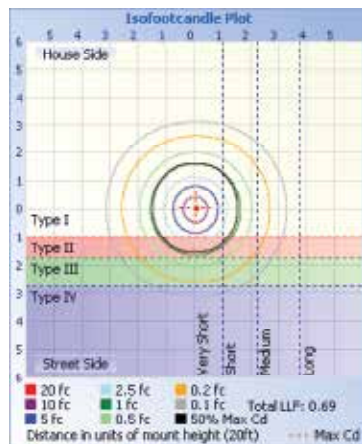

PHOTOMETRIC DATA 201W 4FT.

Illuminance at a Distance

Height	Center Beam fc	Beam Width
17.0ft	28.8 fc	53.9 ft 49.2 ft
34.0ft	7.20 fc	107.9 ft 98.4 ft
51.0ft	3.20 fc	161.8 ft 147.6 ft
68.0ft	1.80 fc	215.8 ft 196.8 ft
85.0ft	1.15 fc	269.7 ft 246.0 ft
102.0ft	0.80 fc	323.7 ft 295.2 ft

Vert. Spread: 115.6°
Horiz. Spread: 110.7°