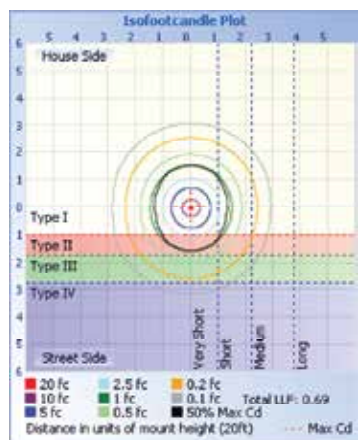

PHOTOMETRIC DATA 161W 2FT.

Height	Center Beam fc	Beam Width
17.0ft	25.4 fc	52.5 ft
34.0ft	6.36 fc	105.0 ft
51.0ft	2.83 fc	157.5 ft
68.0ft	1.59 fc	210.0 ft
85.0ft	1.02 fc	262.5 ft
102.0ft	0.71 fc	315.0 ft

Vert. Spread: 114.1°
Horiz. Spread: 106.2°