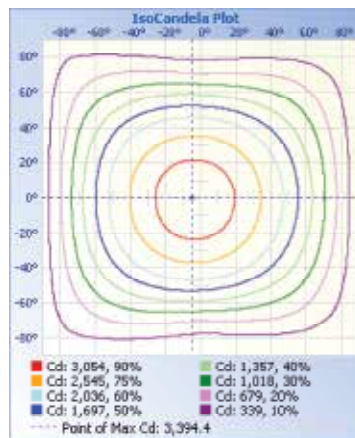

## PHOTOMETRIC DATA 81W 2FT.

PHOTOMETRIC DATA

### PHOTOMETRIC DATA 101W 2FT.

Height	Center Beam fc	Beam Width
17.0ft	14.6 fc	44.5 ft
34.0ft	3.66 fc	80.9 ft
51.0ft	1.63 fc	133.4 ft
68.0ft	0.91 fc	177.9 ft
85.0ft	0.59 fc	222.4 ft
102.0ft	0.41 fc	266.8 ft