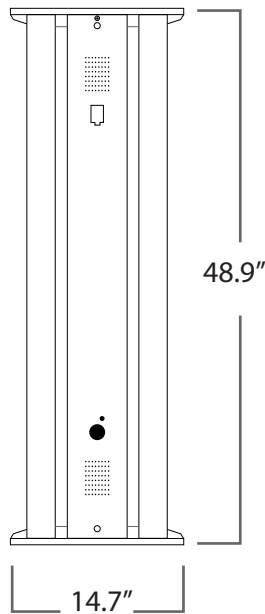

### T1-IHBLED

ORDERING  
OPTIONS

SERIES	FORM	WATTAGE	COLOR TEMP.	LENS	SENSOR	BATTERY BACKUP	ACCESSORIES	CONTROLS
T1-IHBLED	2	/U/201	50		MS	EM	AC	OS
T1-IHBLED	2 2ft. 4 4ft.	81 81W 101 101W 161 161W 201 201W 281 281W 321 321W 481 481W	40 4000K 50 5000K	[Blank] None	[Blank] None MS Motion Sensor	EM 15W 20W 30W	[Blank] None WG Wire Guard AC Aircraft Cables PK Pendant Mount Kit Hooks & Chains	OS Sensors DL Daylight harvesting sensor

T1-IHBLED 2ft.

T1-IHBLED 4ft.

DIMENSIONS

T-1 LIGHTING

### PHOTOMETRIC DATA 161W 2FT.

Height	Center Beam fc	Beam Width
17.0ft	25.4 fc	52.5 ft
34.0ft	6.36 fc	105.0 ft
51.0ft	2.83 fc	157.5 ft
68.0ft	1.59 fc	210.0 ft
85.0ft	1.02 fc	262.5 ft
102.0ft	0.71 fc	315.0 ft