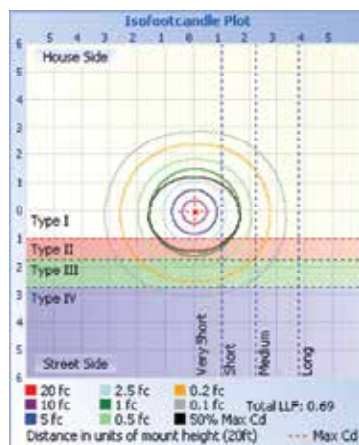

PHOTOMETRIC DATA 201W 2FT

Height	Center Beam fc	Beam Width
17.0ft	28.8 fc	45.0 ft
34.0ft	7.19 fc	90.1 ft
51.0ft	3.20 fc	135.1 ft
68.0ft	1.80 fc	180.2 ft
85.0ft	1.15 fc	225.2 ft
102.0ft	0.80 fc	270.3 ft

Vert. Spread: 105.9°
Horiz. Spread: 114.5°