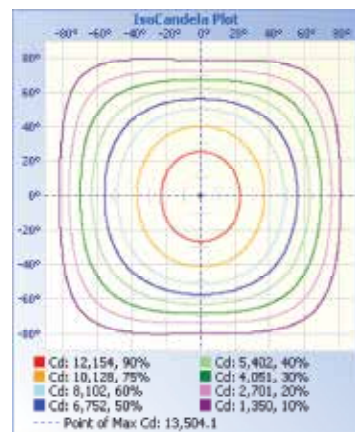

PHOTOMETRIC DATA 321W 4FT.

Illuminance at a Distance

Height	Center Beam fc	Beam Width
17.0ft	46.7 fc	52.2 ft 50.3 ft
34.0ft	11.7 fc	104.3 ft 100.5 ft
51.0ft	5.19 fc	156.5 ft 150.8 ft
68.0ft	2.92 fc	208.7 ft 201.0 ft
85.0ft	1.87 fc	260.9 ft 251.3 ft
102.0ft	1.30 fc	313.0 ft 301.5 ft

Vert. Spread: 113.8°
Horiz. Spread: 111.8°

PHOTOMETRIC DATA