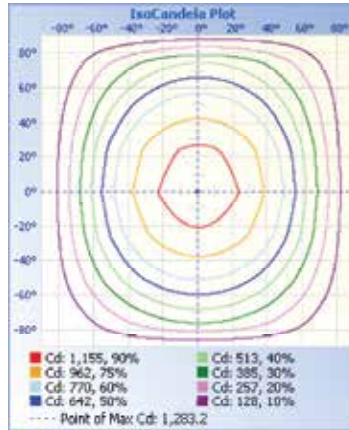

T1-EPBLED14/U/MW29-MCCT

T1-EPBLED22/U/MW29-MCCT

DIMENSIONS

T-1 LIGHTING

BASQUE
 CENTER BASKET SERIES
 T1-EPBLED

DIMENSIONS

T1-EPBLED24/U/MW39-MCCT
 T1-EPBLED24/U/MW49-MCCT

PHOTOMETRIC DATA MW29-MCCT

Center Beam Fc	Beam Width
4.75 fc	45.7 ft
1.19 fc	91.5 ft
0.53 fc	137.2 ft
0.30 fc	182.9 ft
0.19 fc	228.7 ft
0.13 fc	274.4 ft

Vert. Spread: 106.7°
 Horiz. Spread: 127.3°

PHOTOMETRIC DATA

T1-EPBLED22/U/MW29-MCCT

PHOTOMETRIC DATA MW29-MCCT

Center Beam fc	Beam Width	
17.0ft	4.44 ft	50.1 ft
34.0ft	1.11 ft	100.1 ft
51.0ft	0.49 ft	150.2 ft
68.0ft	0.28 ft	200.2 ft
85.0ft	0.18 ft	250.3 ft
102.0ft	0.12 ft	300.4 ft

Vert. Spread: 125.6°
 Horiz. Spread: 111.6°

PHOTOMETRIC DATA MW39-MCCT

Center Beam fc	Beam Width	
17.0ft	6.03 ft	48.4 ft
34.0ft	1.51 ft	96.8 ft
51.0ft	0.67 ft	145.2 ft
68.0ft	0.38 ft	193.6 ft
85.0ft	0.24 ft	242.0 ft
102.0ft	0.17 ft	290.4 ft

Vert. Spread: 123.3°
 Horiz. Spread: 109.8°