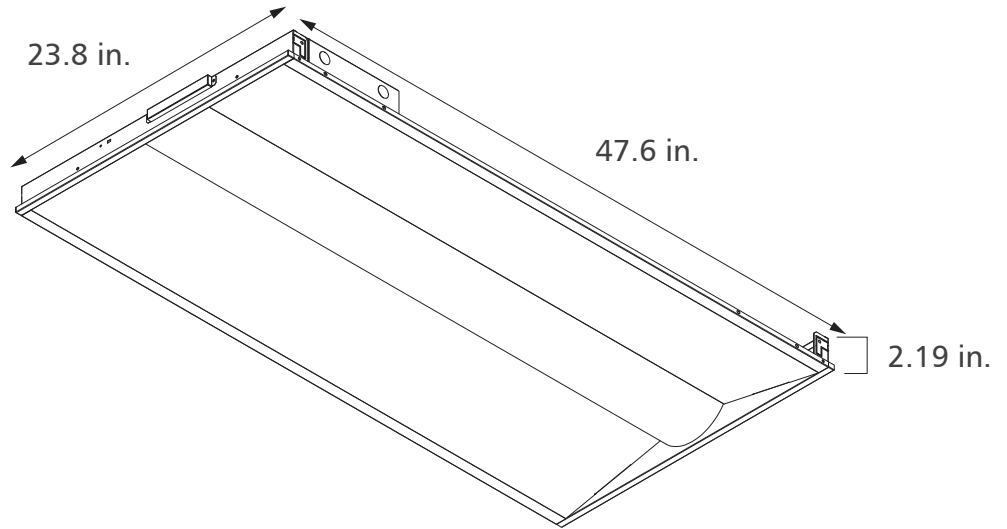

T1-EPBLED14/U/MW29-MCCT

T1-EPBLED22/U/MW29-MCCT

DIMENSIONS

T-1 LIGHTING

BASQUE
 CENTER BASKET SERIES
 T1-EPBLED

DIMENSIONS

T1-EPBLED24/U/MW39-MCCT
 T1-EPBLED24/U/MW49-MCCT

PHOTOMETRIC DATA MW29-MCCT

Center Beam Fc	Beam Width
4.75 fc	45.7 ft
1.19 fc	91.5 ft
0.53 fc	137.2 ft
0.30 fc	182.9 ft
0.19 fc	228.7 ft
0.13 fc	274.4 ft

Vert. Spread: 106.7°
 Horiz. Spread: 127.3°

PHOTOMETRIC DATA

T1-EPBLED22/U/MW29-MCCT

PHOTOMETRIC DATA MW29-MCCT

Center Beam fc	Beam Width	
17.0ft	4.44 ft	50.1 ft
34.0ft	1.11 ft	100.1 ft
51.0ft	0.49 ft	150.2 ft
68.0ft	0.28 ft	200.2 ft
85.0ft	0.18 ft	250.3 ft
102.0ft	0.12 ft	300.4 ft

Vert. Spread: 125.6°
 Horiz. Spread: 111.6°

PHOTOMETRIC DATA MW39-MCCT

Center Beam fc	Beam Width	
17.0ft	6.03 ft	48.4 ft
34.0ft	1.51 ft	96.8 ft
51.0ft	0.67 ft	145.2 ft
68.0ft	0.38 ft	193.6 ft
85.0ft	0.24 ft	242.0 ft
102.0ft	0.17 ft	290.4 ft

Vert. Spread: 123.3°
 Horiz. Spread: 109.8°