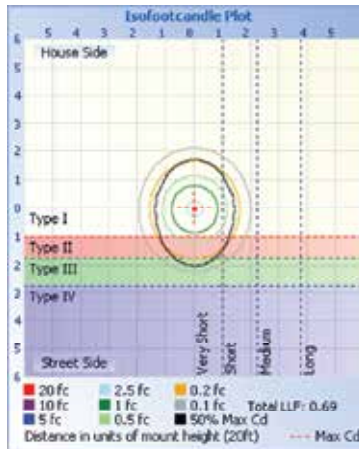

Center Beam Fc	Beam Width
4.75 fc	45.7 ft
1.19 fc	91.5 ft
0.53 fc	137.2 ft
0.30 fc	182.9 ft
0.19 fc	228.7 ft
0.13 fc	274.4 ft

Vert. Spread: 106.7°
 Horiz. Spread: 127.3°

PHOTOMETRIC DATA

T1-EPBLED22/U/MW29-MCCT

PHOTOMETRIC DATA MW29-MCCT

Center Beam fc	Beam Width	
17.0ft	4.44 ft	50.1 ft
34.0ft	1.11 ft	100.1 ft
51.0ft	0.49 ft	150.2 ft
68.0ft	0.28 ft	200.2 ft
85.0ft	0.18 ft	250.3 ft
102.0ft	0.12 ft	300.4 ft

Vert. Spread: 125.6°
 Horiz. Spread: 111.6°

PHOTOMETRIC DATA MW39-MCCT

Center Beam fc	Beam Width	
17.0ft	6.03 ft	48.4 ft
34.0ft	1.51 ft	96.8 ft
51.0ft	0.67 ft	145.2 ft
68.0ft	0.38 ft	193.6 ft
85.0ft	0.24 ft	242.0 ft
102.0ft	0.17 ft	290.4 ft

Vert. Spread: 123.3°
 Horiz. Spread: 109.8°

PHOTOMETRIC DATA MW49-MCCT

Center Beam fc	Beam Width	
17.0ft	7.13 ft	52.0 ft
34.0ft	1.78 ft	104.0 ft
51.0ft	0.79 ft	156.0 ft
68.0ft	0.45 ft	208.0 ft
85.0ft	0.29 ft	260.0 ft
102.0ft	0.20 ft	311.9 ft

Vert. Spread: 113.3°
 Horiz. Spread: 113.6°