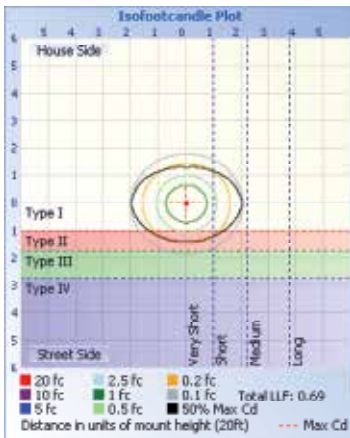

T1-EPBLED14/U/MW29-MCCT

T1-EPBLED22/U/MW29-MCCT

DIMENSIONS

T-1 LIGHTING

BASQUE
 CENTER BASKET SERIES
 T1-EPBLED

DIMENSIONS

T1-EPBLED24/U/MW39-MCCT
 T1-EPBLED24/U/MW49-MCCT

PHOTOMETRIC DATA MW29-MCCT

Center Beam Fc	Beam Width
4.75 fc	45.7 ft
1.19 fc	91.5 ft
0.53 fc	137.2 ft
0.30 fc	182.9 ft
0.19 fc	228.7 ft
0.13 fc	274.4 ft

Vert. Spread: 106.7°
 Horiz. Spread: 127.3°

PHOTOMETRIC DATA

T1-EPBLED22/U/MW29-MCCT

PHOTOMETRIC DATA MW29-MCCT

Center Beam fc	Beam Width	
17.0ft	4.44 ft	50.1 ft
34.0ft	1.11 ft	100.1 ft
51.0ft	0.49 ft	150.2 ft
68.0ft	0.28 ft	200.2 ft
85.0ft	0.18 ft	250.3 ft
102.0ft	0.12 ft	300.4 ft

Vert. Spread: 125.6°
 Horiz. Spread: 111.6°

PHOTOMETRIC DATA MW39-MCCT

Center Beam fc	Beam Width	
17.0ft	6.03 ft	48.4 ft
34.0ft	1.51 ft	96.8 ft
51.0ft	0.67 ft	145.2 ft
68.0ft	0.38 ft	193.6 ft
85.0ft	0.24 ft	242.0 ft
102.0ft	0.17 ft	290.4 ft

Vert. Spread: 123.3°
 Horiz. Spread: 109.8°