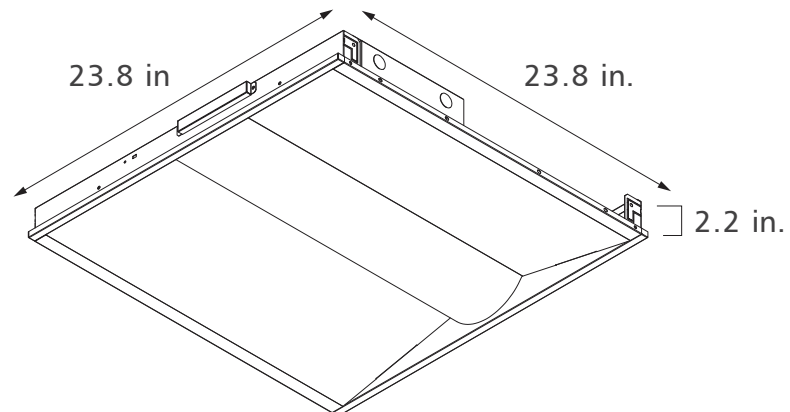

T1-EPBLED14/U/MW29-MCCT

T1-EPBLED22/U/MW29-MCCT

DIMENSIONS

T-1 LIGHTING

BASQUE
 CENTER BASKET SERIES
 T1-EPBLED

DIMENSIONS

T1-EPBLED24/U/MW39-MCCT
 T1-EPBLED24/U/MW49-MCCT

PHOTOMETRIC DATA MW29-MCCT

Center Beam Fc	Beam Width
4.75 fc	45.7 ft
1.19 fc	91.5 ft
0.53 fc	137.2 ft
0.30 fc	182.9 ft
0.19 fc	228.7 ft
0.13 fc	274.4 ft

Vert. Spread: 106.7°
 Horiz. Spread: 127.3°

PHOTOMETRIC DATA

T1-EPBLED22/U/MW29-MCCT

PHOTOMETRIC DATA MW29-MCCT

Center Beam fc	Beam Width	
17.0ft	4.44 ft	50.1 ft
34.0ft	1.11 ft	100.1 ft
51.0ft	0.49 ft	150.2 ft
68.0ft	0.28 ft	200.2 ft
85.0ft	0.18 ft	250.3 ft
102.0ft	0.12 ft	300.4 ft

Vert. Spread: 125.6°
 Horiz. Spread: 111.6°

PHOTOMETRIC DATA MW39-MCCT

Center Beam fc	Beam Width	
17.0ft	6.03 ft	48.4 ft
34.0ft	1.51 ft	96.8 ft
51.0ft	0.67 ft	145.2 ft
68.0ft	0.38 ft	193.6 ft
85.0ft	0.24 ft	242.0 ft
102.0ft	0.17 ft	290.4 ft

Vert. Spread: 123.3°
 Horiz. Spread: 109.8°