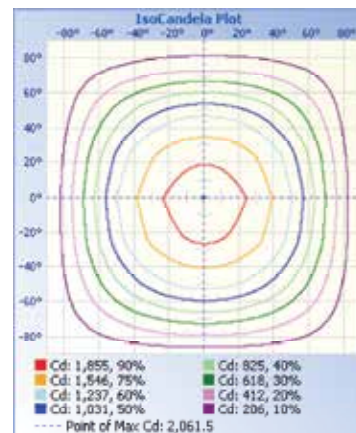

Center Beam Fc	Beam Width
4.75 fc	45.7 ft
1.19 fc	91.5 ft
0.53 fc	137.2 ft
0.30 fc	182.9 ft
0.19 fc	228.7 ft
0.13 fc	274.4 ft

Vert. Spread: 106.7°
 Horiz. Spread: 127.3°

PHOTOMETRIC DATA

T1-EPBLED22/U/MW29-MCCT

PHOTOMETRIC DATA MW29-MCCT

Center Beam fc	Beam Width	
17.0ft	4.44 ft	50.1 ft
34.0ft	1.11 ft	100.1 ft
51.0ft	0.49 ft	150.2 ft
68.0ft	0.28 ft	200.2 ft
85.0ft	0.18 ft	250.3 ft
102.0ft	0.12 ft	300.4 ft

Vert. Spread: 125.6°
 Horiz. Spread: 111.6°

PHOTOMETRIC DATA MW39-MCCT

Center Beam fc	Beam Width	
17.0ft	6.03 ft	48.4 ft
34.0ft	1.51 ft	96.8 ft
51.0ft	0.67 ft	145.2 ft
68.0ft	0.38 ft	193.6 ft
85.0ft	0.24 ft	242.0 ft
102.0ft	0.17 ft	290.4 ft

Vert. Spread: 123.3°
 Horiz. Spread: 109.8°

PHOTOMETRIC DATA MW49-MCCT

Center Beam fc	Beam Width	
17.0ft	7.13 ft	52.0 ft
34.0ft	1.78 ft	104.0 ft
51.0ft	0.79 ft	156.0 ft
68.0ft	0.45 ft	208.0 ft
85.0ft	0.29 ft	260.0 ft
102.0ft	0.20 ft	311.9 ft

Vert. Spread: 113.3°
 Horiz. Spread: 113.6°