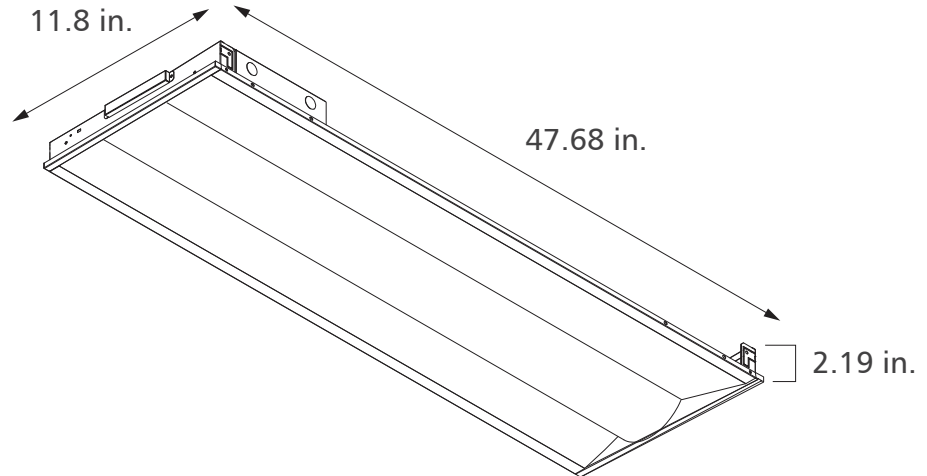

T1-EPBLED14/U/MW29-MCCT

T1-EPBLED22/U/MW29-MCCT

DIMENSIONS

T-1 LIGHTING

BASQUE
 CENTER BASKET SERIES
 T1-EPBLED

DIMENSIONS

T1-EPBLED24/U/MW39-MCCT
 T1-EPBLED24/U/MW49-MCCT

PHOTOMETRIC DATA MW29-MCCT

Center Beam Fc	Beam Width
4.75 fc	45.7 ft
1.19 fc	91.5 ft
0.53 fc	137.2 ft
0.30 fc	182.9 ft
0.19 fc	228.7 ft
0.13 fc	274.4 ft

Vert. Spread: 106.7°
 Horiz. Spread: 127.3°

PHOTOMETRIC DATA

T1-EPBLED22/U/MW29-MCCT

PHOTOMETRIC DATA MW29-MCCT

Center Beam fc	Beam Width	
17.0ft	4.44 ft	50.1 ft
34.0ft	1.11 ft	100.1 ft
51.0ft	0.49 ft	150.2 ft
68.0ft	0.28 ft	200.2 ft
85.0ft	0.18 ft	250.3 ft
102.0ft	0.12 ft	300.4 ft

Vert. Spread: 125.6°
 Horiz. Spread: 111.6°

PHOTOMETRIC DATA MW39-MCCT

Center Beam fc	Beam Width	
17.0ft	6.03 ft	48.4 ft
34.0ft	1.51 ft	96.8 ft
51.0ft	0.67 ft	145.2 ft
68.0ft	0.38 ft	193.6 ft
85.0ft	0.24 ft	242.0 ft
102.0ft	0.17 ft	290.4 ft

Vert. Spread: 123.3°
 Horiz. Spread: 109.8°