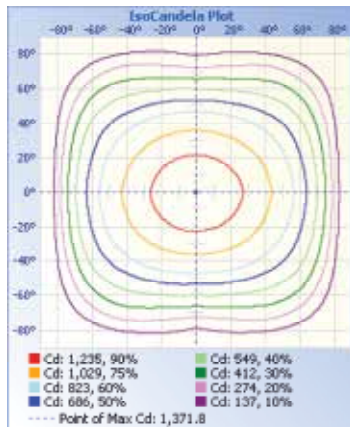

T1-EPBLED14/U/MW29-MCCT

T1-EPBLED22/U/MW29-MCCT

DIMENSIONS

T-1 LIGHTING

BASQUE
 CENTER BASKET SERIES
 T1-EPBLED

DIMENSIONS

T1-EPBLED24/U/MW39-MCCT
 T1-EPBLED24/U/MW49-MCCT

PHOTOMETRIC DATA MW29-MCCT

Center Beam Fc	Beam Width
4.75 fc	45.7 ft
1.19 fc	91.5 ft
0.53 fc	137.2 ft
0.30 fc	182.9 ft
0.19 fc	228.7 ft
0.13 fc	274.4 ft

Vert. Spread: 106.7°
 Horiz. Spread: 127.3°

PHOTOMETRIC DATA

T1-EPBLED22/U/MW29-MCCT

PHOTOMETRIC DATA MW29-MCCT

Center Beam fc	Beam Width	
17.0ft	4.44 ft	50.1 ft
34.0ft	1.11 ft	100.1 ft
51.0ft	0.49 ft	150.2 ft
68.0ft	0.28 ft	200.2 ft
85.0ft	0.18 ft	250.3 ft
102.0ft	0.12 ft	300.4 ft

Vert. Spread: 125.6°
 Horiz. Spread: 111.6°

PHOTOMETRIC DATA MW39-MCCT

Center Beam fc	Beam Width	
17.0ft	6.03 ft	48.4 ft
34.0ft	1.51 ft	96.8 ft
51.0ft	0.67 ft	145.2 ft
68.0ft	0.38 ft	193.6 ft
85.0ft	0.24 ft	242.0 ft
102.0ft	0.17 ft	290.4 ft

Vert. Spread: 123.3°
 Horiz. Spread: 109.8°