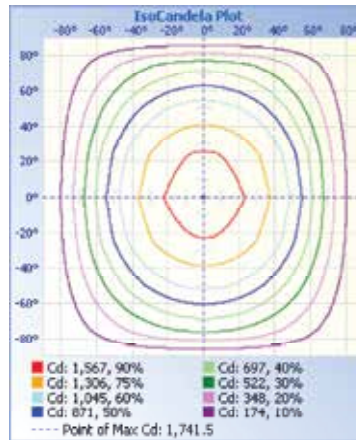

Center Beam Fc	Beam Width
4.75 fc	45.7 ft
1.19 fc	91.5 ft
0.53 fc	137.2 ft
0.30 fc	182.9 ft
0.19 fc	228.7 ft
0.13 fc	274.4 ft

Vert. Spread: 106.7°
 Horiz. Spread: 127.3°

PHOTOMETRIC DATA

T1-EPBLED22/U/MW29-MCCT

PHOTOMETRIC DATA MW29-MCCT

Center Beam fc	Beam Width	
17.0ft	4.44 ft	50.1 ft
34.0ft	1.11 ft	100.1 ft
51.0ft	0.49 ft	150.2 ft
68.0ft	0.28 ft	200.2 ft
85.0ft	0.18 ft	250.3 ft
102.0ft	0.12 ft	300.4 ft

Vert. Spread: 125.6°
 Horiz. Spread: 111.6°

PHOTOMETRIC DATA MW39-MCCT

Center Beam fc	Beam Width	
17.0ft	6.03 ft	48.4 ft
34.0ft	1.51 ft	96.8 ft
51.0ft	0.67 ft	145.2 ft
68.0ft	0.38 ft	193.6 ft
85.0ft	0.24 ft	242.0 ft
102.0ft	0.17 ft	290.4 ft

Vert. Spread: 123.3°
 Horiz. Spread: 109.8°

PHOTOMETRIC DATA MW49-MCCT

Center Beam fc	Beam Width	
17.0ft	7.13 ft	52.0 ft
34.0ft	1.78 ft	104.0 ft
51.0ft	0.79 ft	156.0 ft
68.0ft	0.45 ft	208.0 ft
85.0ft	0.29 ft	260.0 ft
102.0ft	0.20 ft	311.9 ft

Vert. Spread: 113.3°
 Horiz. Spread: 113.6°