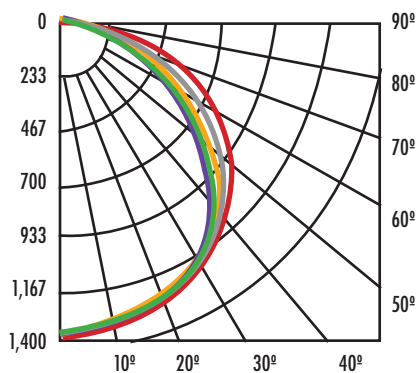

T1-EPBLEDRTFK14/U/MW29-MCCT

T1-EPBLEDRTFK22/U/MW29-MCCT

DIMENSIONS

DIMENSIONS

T1-EPBLEDRTFK24/U/MW39-MCCT
T1-EPBLEDRTFK24/U/MW49-MCCT

T1-EPBLEDRTFK14/U/MW29-MCCT

FLOOD SUMMARY

	Efficiency %	Lumens	Horiz. Spread	Vert. Spread
Field (10%)	98.6	4,037.8	165	158.1
Beam (50%)	73.3	3,000.7	127.3	106.7
Total	99.9	4,090.6		

■ 0°H
 ■ 22.5°H
 ■ 45°H
 ■ 67.5°H
 ■ 90°H

T1-EPBLEDRTFK22/U/MW29-MCCT

FLOOD SUMMARY

	Efficiency %	Lumens	Horiz. Spread	Vert. Spread
Field (10%)	98.7	3,953.5	159.8	171.6
Beam (50%)	70.8	2,835.1	109.4	121.6
Total	99.9	4,003.7		