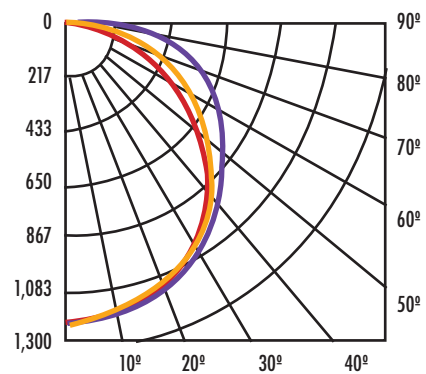

T1-EPBLEDRTFK14/U/MW29-MCCT

T1-EPBLEDRTFK22/U/MW29-MCCT

DIMENSIONS

DIMENSIONS

T1-EPBLEDRTFK24/U/MW39-MCCT
T1-EPBLEDRTFK24/U/MW49-MCCT

T1-EPBLEDRTFK14/U/MW29-MCCT

FLOOD SUMMARY

	Efficiency %	Lumens	Horiz. Spread	Vert. Spread
Field (10%)	98.6	4,037.8	165	158.1
Beam (50%)	73.3	3,000.7	127.3	106.7
Total	99.9	4,090.6		

■ 0°H
 ■ 22.5°H
 ■ 45°H
 ■ 67.5°H
 ■ 90°H

T1-EPBLEDRTFK22/U/MW29-MCCT

FLOOD SUMMARY

	Efficiency %	Lumens	Horiz. Spread	Vert. Spread
Field (10%)	98.7	3,953.5	159.8	171.6
Beam (50%)	70.8	2,835.1	109.4	121.6
Total	99.9	4,003.7		