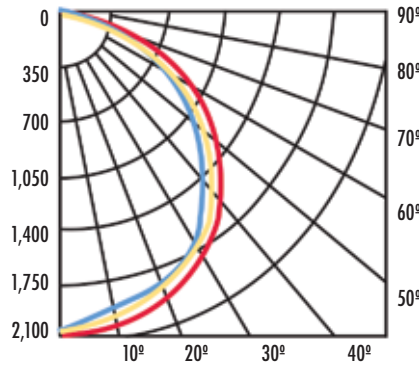

T1-EPBLEDRTFK14/U/MW29-MCCT

T1-EPBLEDRTFK22/U/MW29-MCCT

DIMENSIONS

DIMENSIONS

T1-EPBLEDRTFK24/U/MW39-MCCT
T1-EPBLEDRTFK24/U/MW49-MCCT

T1-EPBLEDRTFK14/U/MW29-MCCT

FLOOD SUMMARY

	Efficiency %	Lumens	Horiz. Spread	Vert. Spread
Field (10%)	98.6	4,037.8	165	158.1
Beam (50%)	73.3	3,000.7	127.3	106.7
Total	99.9	4,090.6		

■ 0°H
 ■ 22.5°H
 ■ 45°H
 ■ 67.5°H
 ■ 90°H

T1-EPBLEDRTFK22/U/MW29-MCCT

FLOOD SUMMARY

	Efficiency %	Lumens	Horiz. Spread	Vert. Spread
Field (10%)	98.7	3,953.5	159.8	171.6
Beam (50%)	70.8	2,835.1	109.4	121.6
Total	99.9	4,003.7		

■ 0°H
 ■ 45°H
 ■ 90°H

PHOTOMETRIC DATA

T-1 LIGHTING

BASQUE RETRO CENTER BASKET SERIES T1-EPBLEDRTFK

T1-EPBLEDRTFK24/U/MW39-MCCT

FLOOD SUMMARY

	Efficiency %	Lumens	Horiz. Spread	Vert. Spread
Field (10%)	98.7	5,251.1	160.2	172.5
Beam (50%)	70.5	3,752.1	109.1	122
Total	99.9	5,319.7		

0°H 45° H 90° H

T1-EPBLEDRTFK24/U/MW49-MCCT

FLOOD SUMMARY

	Efficiency %	Lumens	Horiz. Spread	Vert. Spread
Field (10%)	98.6	4,037.8	165	158.1
Beam (50%)	73.3	3,000.7	127.3	106.7
Total	99.9	4,090.6		

0°H 90°H 45°H