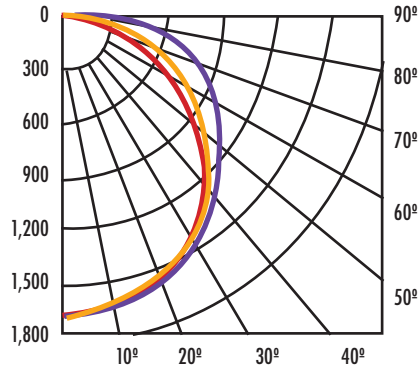

T1-EPBLEDRTFK14/U/MW29-MCCT

T1-EPBLEDRTFK22/U/MW29-MCCT

DIMENSIONS

DIMENSIONS

T1-EPBLEDRTFK24/U/MW39-MCCT
T1-EPBLEDRTFK24/U/MW49-MCCT

T1-EPBLEDRTFK14/U/MW29-MCCT

FLOOD SUMMARY

	Efficiency %	Lumens	Horiz. Spread	Vert. Spread
Field (10%)	98.6	4,037.8	165	158.1
Beam (50%)	73.3	3,000.7	127.3	106.7
Total	99.9	4,090.6		

■ 0°H
 ■ 22.5°H
 ■ 45°H
 ■ 67.5°H
 ■ 90°H

T1-EPBLEDRTFK22/U/MW29-MCCT

FLOOD SUMMARY

	Efficiency %	Lumens	Horiz. Spread	Vert. Spread
Field (10%)	98.7	3,953.5	159.8	171.6
Beam (50%)	70.8	2,835.1	109.4	121.6
Total	99.9	4,003.7		

■ 0°H
 ■ 45°H
 ■ 90°H

PHOTOMETRIC DATA

T-1 LIGHTING

BASQUE RETRO CENTER BASKET SERIES T1-EPBLEDRTFK

T1-EPBLEDRTFK24/U/MW39-MCCT

FLOOD SUMMARY

	Efficiency %	Lumens	Horiz. Spread	Vert. Spread
Field (10%)	98.7	5,251.1	160.2	172.5
Beam (50%)	70.5	3,752.1	109.1	122
Total	99.9	5,319.7		

0°H 45° H 90° H

T1-EPBLEDRTFK24/U/MW49-MCCT

FLOOD SUMMARY

	Efficiency %	Lumens	Horiz. Spread	Vert. Spread
Field (10%)	98.6	4,037.8	165	158.1
Beam (50%)	73.3	3,000.7	127.3	106.7
Total	99.9	4,090.6		

0°H 90°H 45°H