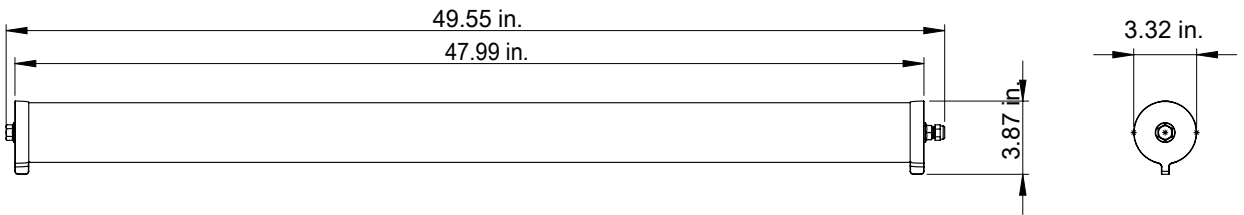

ORDERING OPTIONS

T-1 LIGHTING

WAVE WATER TIGHT SERIES T1-WTLED

4 ft.

8 ft.

T1-WTLED4 (4')

T1-WTLED8 (8')

DIMENSIONS