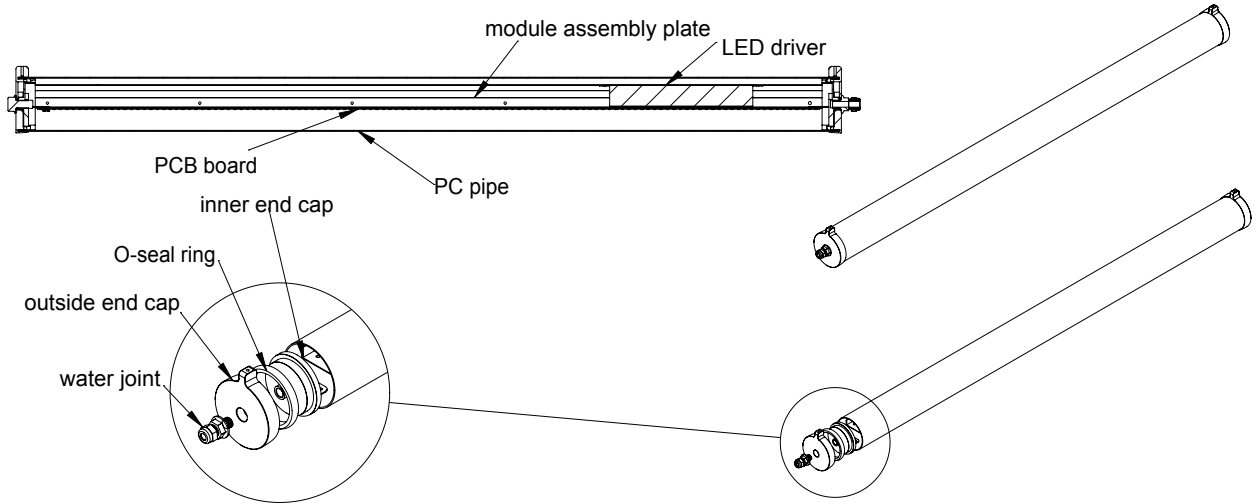

ORDERING OPTIONS

T-1 LIGHTING

WAVE WATER TIGHT SERIES T1-WTLED

4 ft.

8 ft.

T1-WTLED4 (4')

T1-WTLED8 (8')

DIMENSIONS