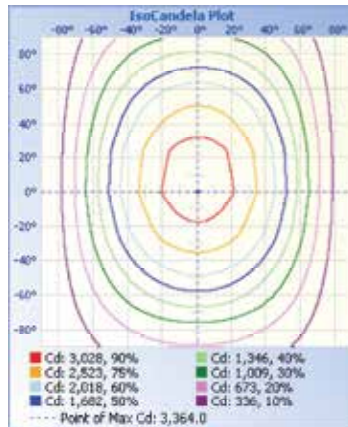

ORDERING OPTIONS

T-1 LIGHTING

WAVE WATER TIGHT SERIES T1-WTLED

4 ft.

8 ft.

T1-WTLED4 (4')

T1-WTLED8 (8')

DIMENSIONS

PHOTOMETRIC DATA 34W

PHOTOMETRIC DATA 80W

PHOTOMETRIC DATA 160W