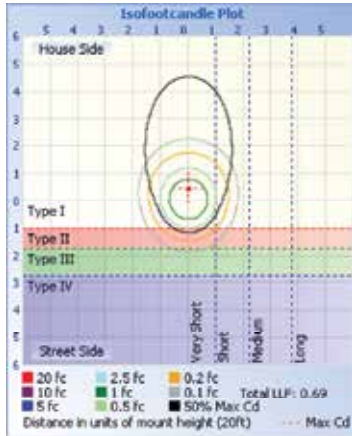

SPECS

Model Number	Input Power	Color Temp	Input Voltage	Lumens	Efficacy	Temp	CRI	IP
T1-WTLED4/U/34-40	34	40	120-277V	4473	132	-40°C ~ +40°C -40°F ~ +104°F	>80	67 69K
T1-WTLED4/U/34-50		50		4527	133			
T1-WTLED8/U/80-40	80	40		10682	134			
T1-WTLED8/U/80-50		50		10811	135			
T1-WTLED8/U/160-40	160	40		21364	134			
T1-WTLED8/U/160-40		50		21622	135			

ORDERING OPTIONS

T-1 LIGHTING

WAVE WATER TIGHT SERIES T1-WTLED

4 ft.

8 ft.

T1-WTLED4 (4')

T1-WTLED8 (8')

DIMENSIONS

PHOTOMETRIC DATA 34W

PHOTOMETRIC DATA 80W

PHOTOMETRIC DATA 160W