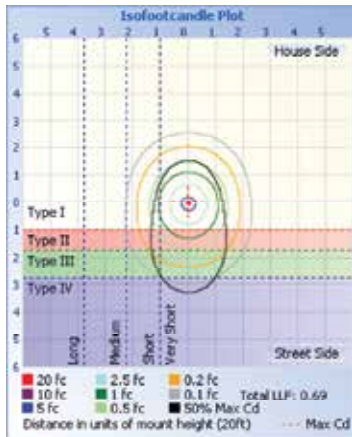

SPECS

Model Number	Input Power	Color Temp	Input Voltage	Lumens	Efficacy	Temp	CRI	IP
T1-WTLED4/U/34-40	34	40	120-277V	4473	132	-40°C ~ +40°C -40°F ~ +104°F	>80	67 69K
T1-WTLED4/U/34-50		50		4527	133			
T1-WTLED8/U/80-40	80	40		10682	134			
T1-WTLED8/U/80-50		50		10811	135			
T1-WTLED8/U/160-40	160	40		21364	134			
T1-WTLED8/U/160-40		50		21622	135			

ORDERING OPTIONS

T-1 LIGHTING

WAVE WATER TIGHT SERIES T1-WTLED

4 ft.

8 ft.

T1-WTLED4 (4')

T1-WTLED8 (8')

DIMENSIONS

PHOTOMETRIC DATA 34W

PHOTOMETRIC DATA 80W

PHOTOMETRIC DATA 160W