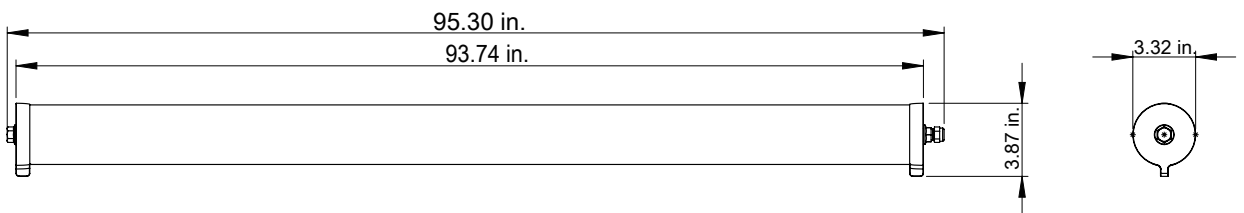

ORDERING OPTIONS

T-1 LIGHTING

WAVE WATER TIGHT SERIES T1-WTLED

4 ft.

8 ft.

T1-WTLED4 (4')

T1-WTLED8 (8')

DIMENSIONS