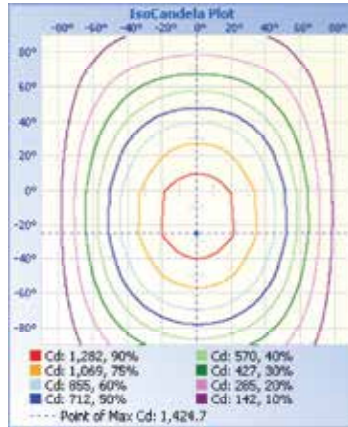

ORDERING OPTIONS

T-1 LIGHTING

WAVE WATER TIGHT SERIES T1-WTLED

4 ft.

8 ft.

T1-WTLED4 (4')

T1-WTLED8 (8')

DIMENSIONS

PHOTOMETRIC DATA 34W

PHOTOMETRIC DATA 80W

PHOTOMETRIC DATA 160W