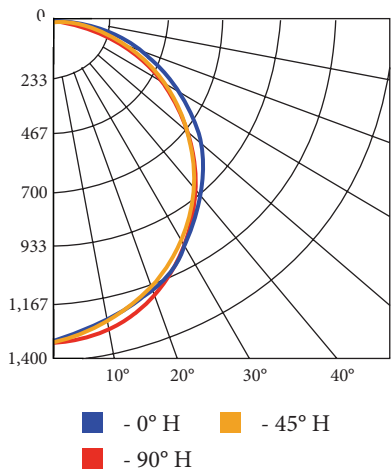

**Ordering Options**

Example: T1-BLED24/B/40-50

T1-BLED	24 / B	/ 40	- 50	[Blank]	[Blank]	Options
<b>Series</b>	<b>Form Factor</b>	<b>Rated Wattage</b>	<b>Color Temp</b>	<b>Lens Difuser</b>	<b>Dimming</b>	<b>Emergency Backup</b>
T1-BLED	22 2x2 24 2x4	2x2 24 24W 36 36W 2x4 40 40W 50 50W	35 3500K 40 4000K 50 5000K	Blank Frosted	Blank 0-10V	EM  <b>Accessories</b> MS Microwave Sensor

**Performance Data** T1-BLED22/B

Lens Type	Form Factor	Catalog No.	Rated Wattage (W)	3500K		4000K		5000K	
				Delivered Lumens (lm)	Efficacy (lm/W)	Delivered Lumens (lm)	Efficacy (lm/W)	Delivered Lumens (lm)	Efficacy (lm/W)
Frosted Lens	2x2	T1-BLED22/B	24	2,717	113.2	2,717	113.2	2,717	113.2
		T1-BLED22/B	36	4,075	113.2	4,075	113.2	4,075	113.2

**Photometric Data** T1-BLED22/B/36-50

**Coefficients of Utilization - Zonal Cavity Method**  
 Effective Floor Cavity Reflectance: 20%

RCC %:	80				70				50		
RW %:	70	50	30	0	70	50	30	0	50	30	20
RCR: 0	1.04	1.04	1.04	1.04	1.01	1.01	1.01	.87	.97	.97	.97
1	.94	.89	.85	.81	.91	.87	.83	.71	.83	.80	.77
2	.85	.77	.70	.65	.82	.75	.69	.59	.72	.67	.63
3	.77	.67	.60	.54	.75	.66	.59	.50	.63	.57	.52
4	.70	.59	.51	.45	.68	.58	.51	.43	.56	.49	.44
5	.65	.53	.45	.39	.63	.52	.44	.37	.50	.43	.38
6	.60	.48	.39	.34	.58	.47	.39	.32	.45	.38	.33
7	.55	.43	.35	.30	.54	.42	.35	.29	.41	.34	.29
8	.51	.39	.32	.26	.50	.39	.31	.26	.37	.31	.26
9	.48	.36	.29	.24	.47	.35	.28	.23	.34	.28	.24
10	.45	.33	.26	.22	.44	.33	.26	.21	.32	.26	.21