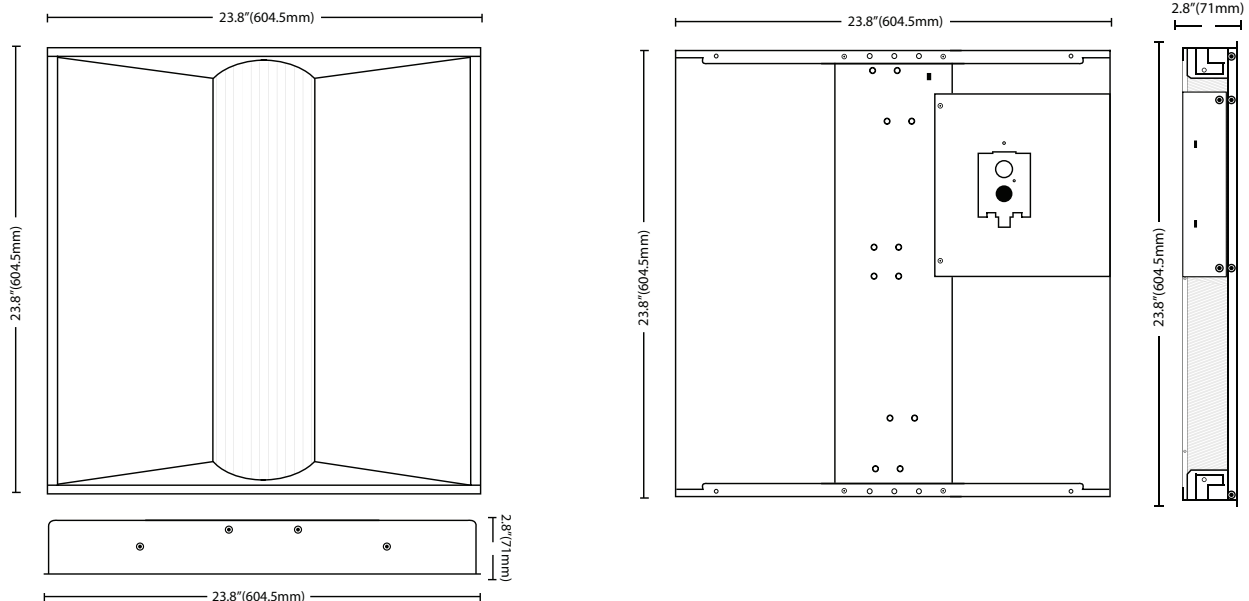

Dimensions T1-BLED22/B