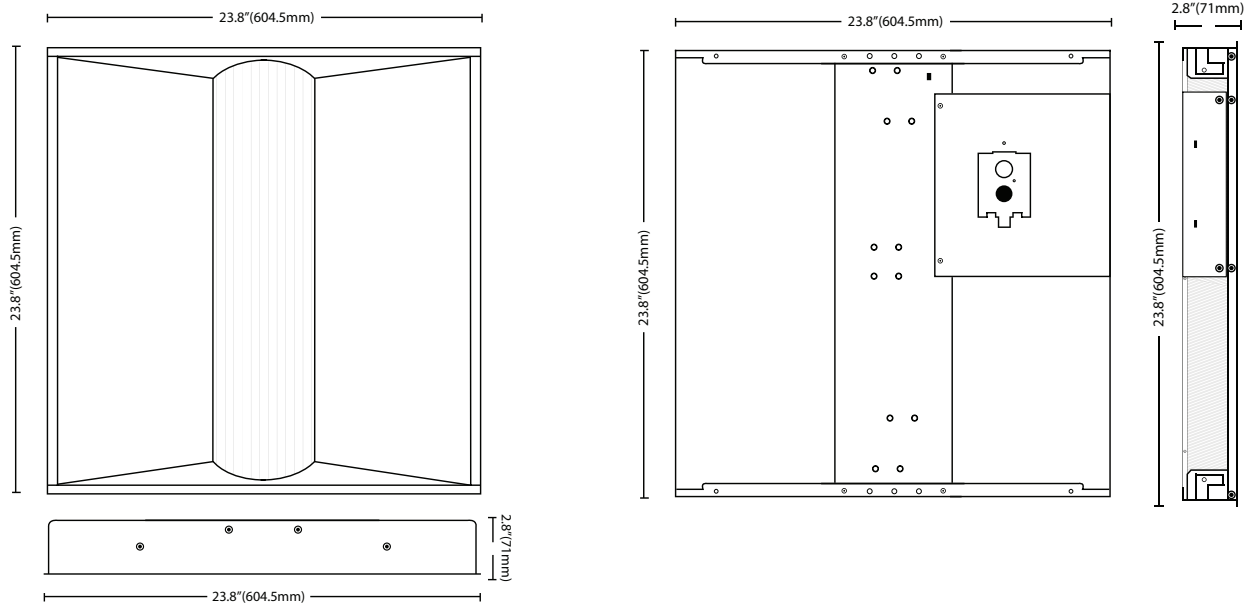

Dimensions T1-BLED22/B