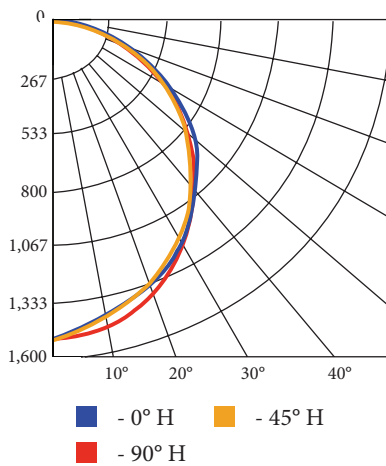

Performance Data T1-BLED24/B

Lens Type	Form Factor	Catalog No.	Rated Wattage (W)	3500K		4000K		5000K	
				Delivered Lumens (lm)	Efficacy (lm/W)	Delivered Lumens (lm)	Efficacy (lm/W)	Delivered Lumens (lm)	Efficacy (lm/W)
Frosted Lens	2x4	T1-BLED24/B	40	4,950	123.8	4,950	123.8	4,950	123.8
		T1-BLED24/B	50	6,125	122.5	6,125	122.5	6,125	122.5

Photometric Data T1-BLED24/B/40-50

90° Coefficients of Utilization - Zonal Cavity Method
Effective Floor Cavity Reflectance: 20%