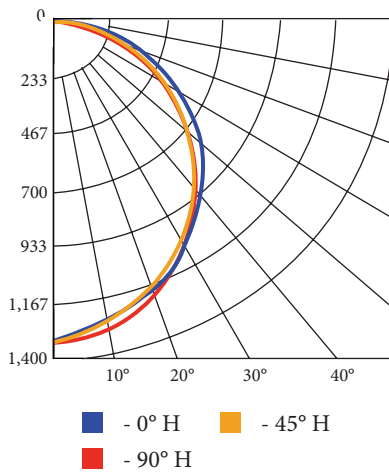

Performance Data T1-BLED22/B

Lens Type	Form Factor	Catalog No.	Rated Wattage (W)	3500K		4000K		5000K	
				Delivered Lumens (lm)	Efficacy (lm/W)	Delivered Lumens (lm)	Efficacy (lm/W)	Delivered Lumens (lm)	Efficacy (lm/W)
Frosted Lens	2x2	T1-BLED22/B	24	2,717	113.2	2,717	113.2	2,717	113.2
		T1-BLED22/B	36	4,075	113.2	4,075	113.2	4,075	113.2

Photometric Data T1-BLED22/B/36-50

Coefficients of Utilization - Zonal Cavity Method

Effective Floor Cavity Reflectance: 20%

RCC%:	80				70				50		
RW%:	70	50	30	0	70	50	30	0	50	30	20
RCR: 0	1.04	1.04	1.04	1.04	1.01	1.01	1.01	.87	.97	.97	.97
1	.94	.89	.85	.81	.91	.87	.83	.71	.83	.80	.77
2	.85	.77	.70	.65	.82	.75	.69	.59	.72	.67	.63
3	.77	.67	.60	.54	.75	.66	.59	.50	.63	.57	.52
4	.70	.59	.51	.45	.68	.58	.51	.43	.56	.49	.44
5	.65	.53	.45	.39	.63	.52	.44	.37	.50	.43	.38
6	.60	.48	.39	.34	.58	.47	.39	.32	.45	.38	.33
7	.55	.43	.35	.30	.54	.42	.35	.29	.41	.34	.29
8	.51	.39	.32	.26	.50	.39	.31	.26	.37	.31	.26
9	.48	.36	.29	.24	.47	.35	.28	.23	.34	.28	.24
10	.45	.33	.26	.22	.44	.33	.26	.21	.32	.26	.21